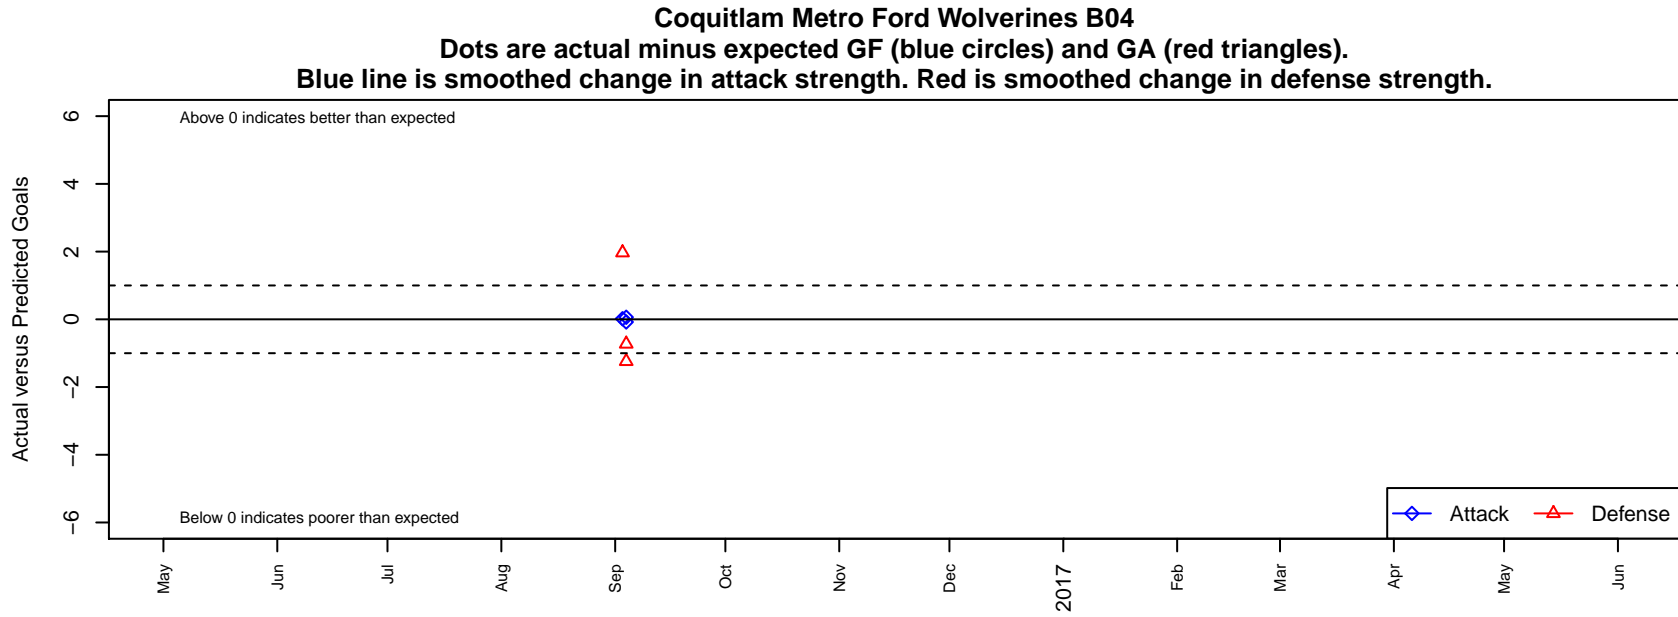

Coquitlam Metro Ford Wolverines B04

Coquitlam Metro Ford SC
, BC
B04 total strength=791
attack=0.78 defense=1.2
notes= CMFSC

alt names used:
CMFSC WOLVERINES (CANADA)

Venues played:
2016 SX Cup U13 Silver – Tier 4 U13